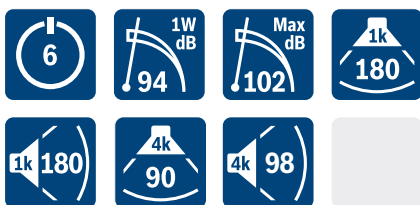

► Specifications