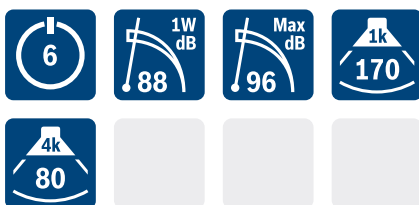

► Specifications