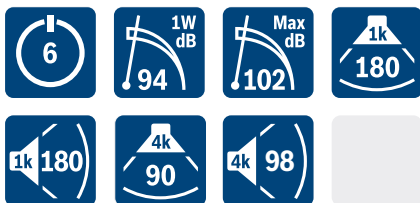

With volume control

LB7-UC06VR

Cabinet Loudspeakers

► Specifications

► Installation

► Environment

► Accessories

With volume control and volume override relay