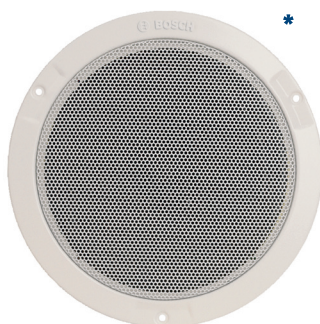

Ceiling Loudspeakers

► Specifications

► Installation

► Environment

► Accessories

* Only in combination with the LBC 3081/02 Fire dome

LBC 3087/41

EN54

Ceiling Loudspeakers

► Specifications

► Installation

► Environment

► Accessories

* Only in combination with the LBC 3080/x1 Fire dome

LBC 3090/01

Ceiling Loudspeakers