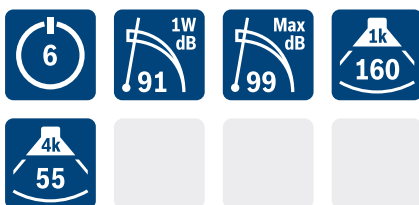

► Specifications