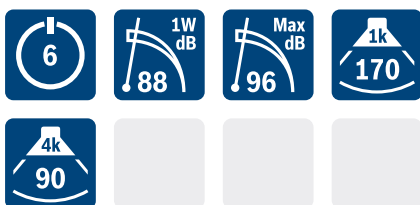

► Specifications