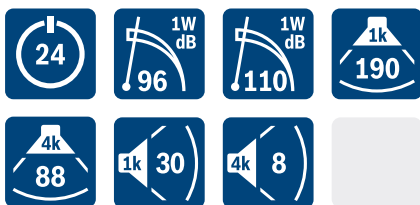

► Specifications

► Installation

► Environment

► Accessories

x = D (Black) / x = L (White)

LA1-UW36-x1

Column Loudspeakers

► Specifications