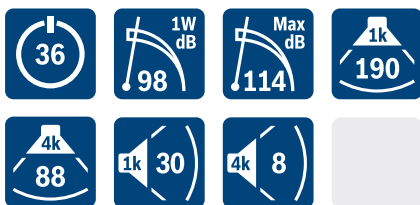

► Specifications

► Installation

► Environment

► Accessories

x = D (Black) / x = L (White)

LA1-UW36-x1

Column Loudspeakers

► Specifications