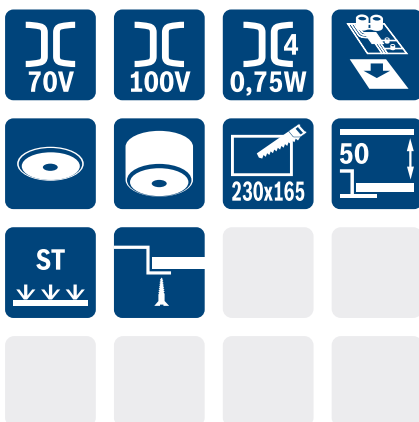

► Installation