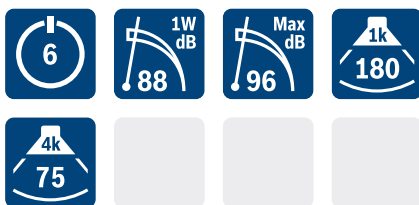

► Specifications