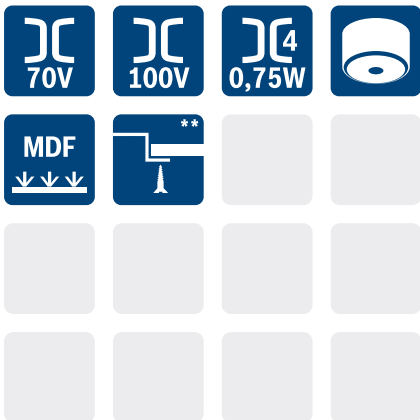

► Installation