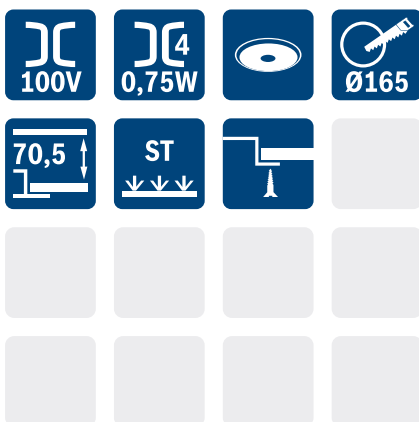

► Installation