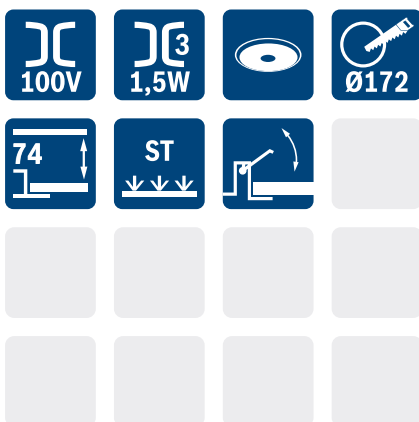

► Installation