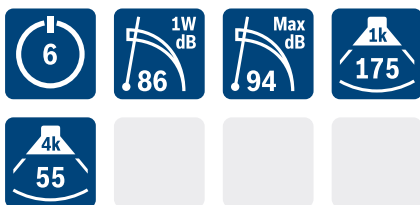

► Specifications