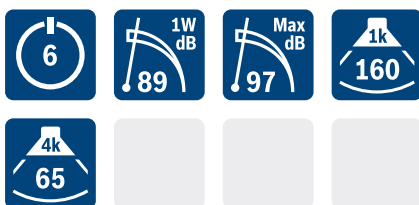

► Specifications