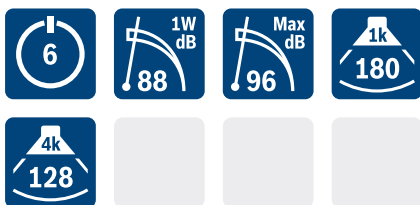

► Specifications

► Installation