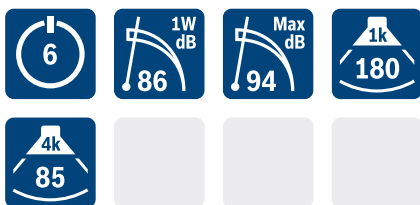

► Specifications