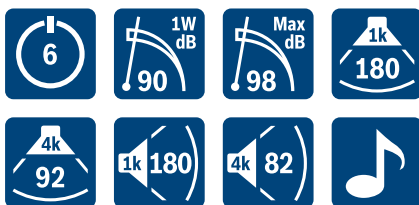

► Specifications