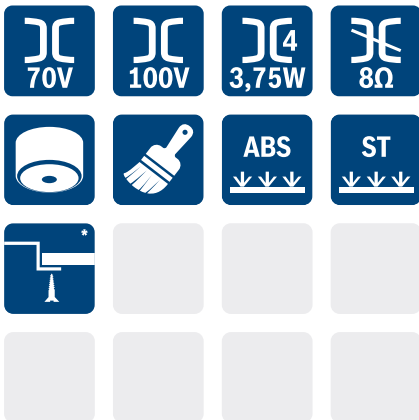

LB20-PC30-5x

Cabinet Loudspeakers

► Specifications

► Installation

► Environment

► Accessories

x = D (Black) / x = L (White)

* Bracket standard supplied
Delivered in pairs