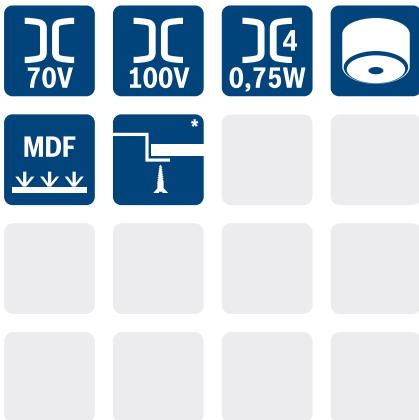

Cabinet Loudspeakers

► Specifications

► Installation

► Environment

► Accessories

x = D (Black) / x = L (White)

* Brackets standard supplied

LB1-UW06y-x1